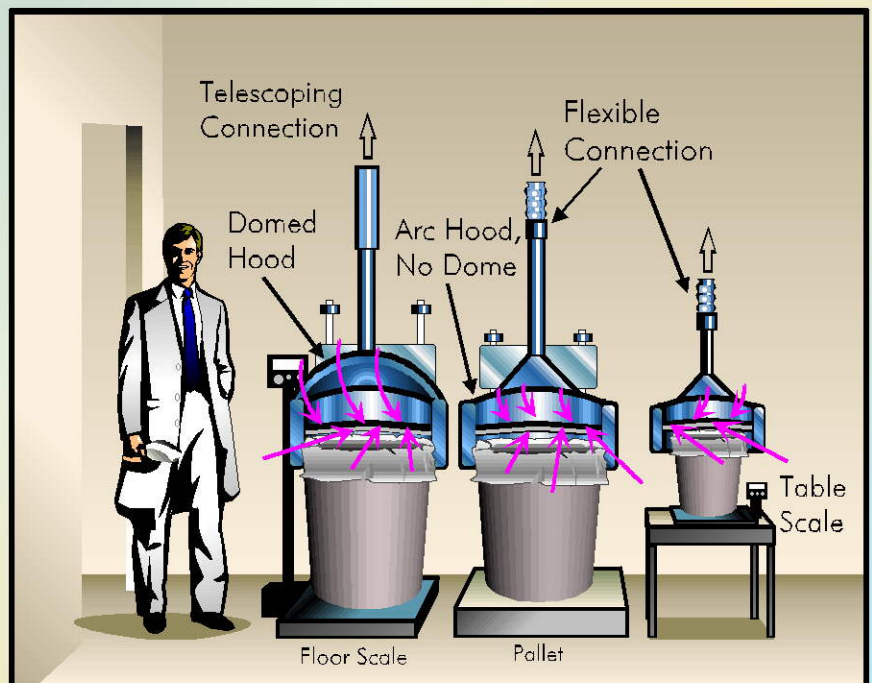

Kleissler P C, LLC

Wall Mounted Arc Dust Control Hoods

Adjustable Height
Domed Arc Hood

Adjustable Height
Arc Hood

Adjustable Height Domed
Hood with Linear Bearings

Adjustable
Height Arc
Hood with
Linear Bearings