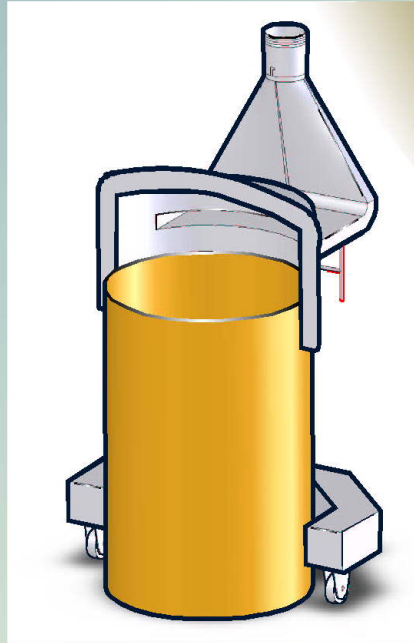

## Mobile Arc Dust Control Hoods

Mobile Arc Hood  
with adjustable height feature

Mobile Domed  
Arc Hood

Mobile Domed  
with tall base

Adjustable height & pivot arm to  
reach drums across pallets or scales