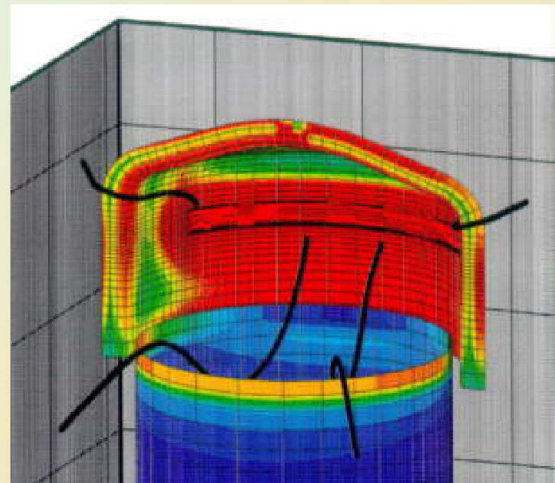

## Mobile Arc Dust Control Hoods

Mobile Arc Hood  
with adjustable height feature

Mobile Domed  
Arc Hood

Mobile Domed  
with tall base

Adjustable height & pivot arm to  
reach drums across pallets or scales

3-D Computer Rendering  
of Airflow Patterns

Visit us at [www.Kleissler-PC.com](http://www.Kleissler-PC.com)