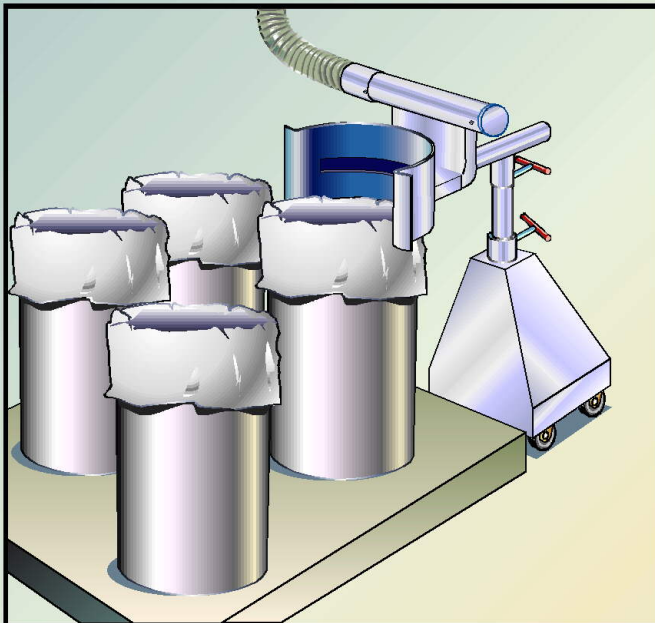

## Mobile Arc Dust Control Hoods

Mobile Arc Hood  
with adjustable height feature

Mobile Domed  
Arc Hood

Mobile Domed  
with tall base

Adjustable height & pivot arm to  
reach drums across pallets or scales